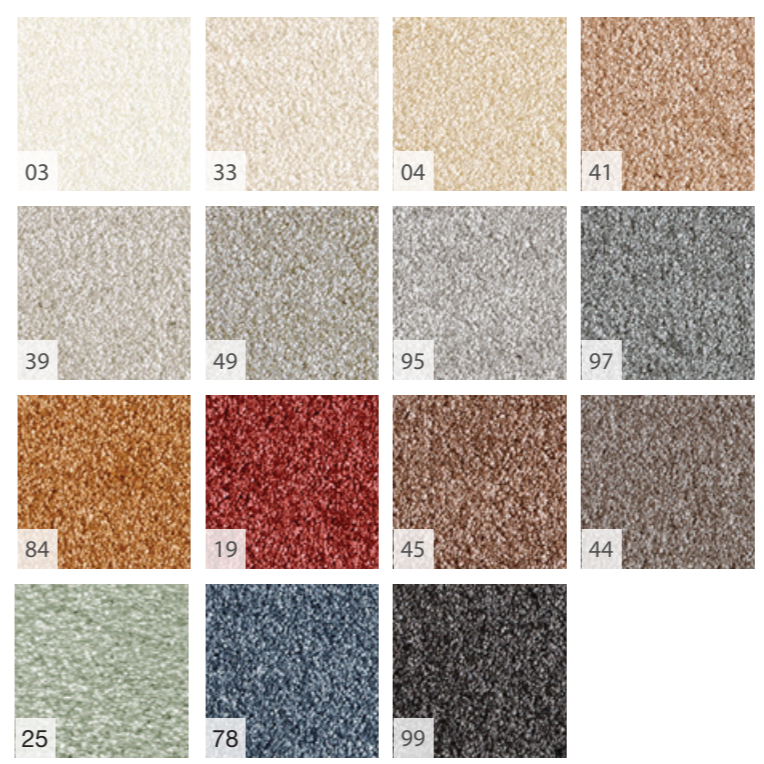

Pile	100% PA
Backing	FusionBac
Width in m	4 + 5
Pile weight g/m²	1.350
Total thickness in mm	12,5
Pile height in mm	10
Gauge	1/10
Tufts per sqm	229.100
Total weight in g/m²	2.170
Thermal resistance in m²C°/W	0,15
Sound absorption	DL_w = 30 dB
Fire Classification	C_{fl} - s1
DOP	1008#BL0001

CDAA2B83

www.gut.gratis.eu

EN 14041

NB: 0493

FOR USE AS FLOOR COVERING IN BUILDINGS