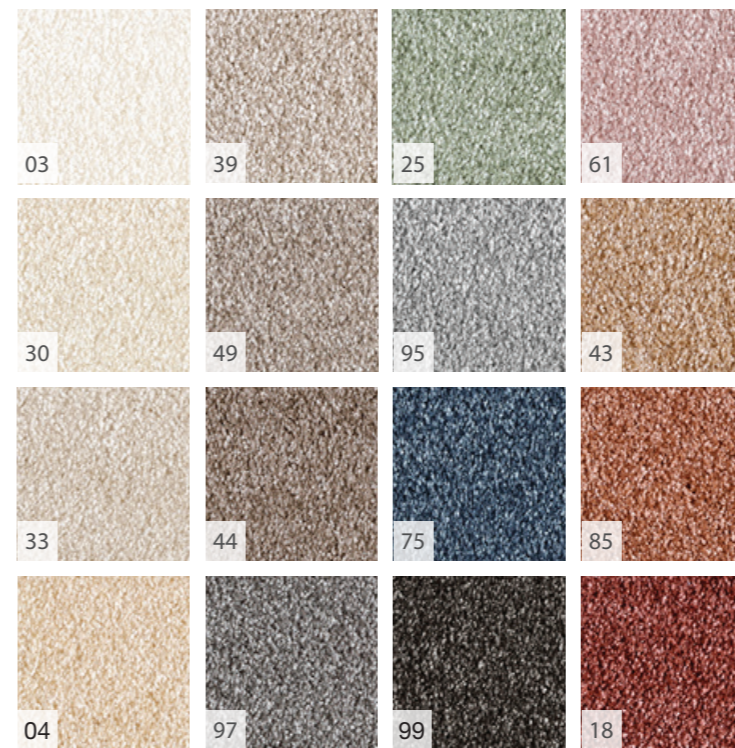

Pile	100% PA
Backing	FusionBac
Width in m	4 + 5
Pile weight g/m²	2.500
Total thickness in mm	18
Pile height in mm	15,5
Gauge	5/32
Tufts per sqm	127.500
Total weight in g/m²	3.210
Thermal resistance in m²C°/W	0,24
Sound absorption	DL_w = 33 dB
Fire Classification	C_{fl} - s1
DOP	1008#BL0001

25AC84FA
www.gut.com.tr

EN 14041
CE 21
NB: 0493
FOR USE AS FLOOR COVERING IN BUILDINGS