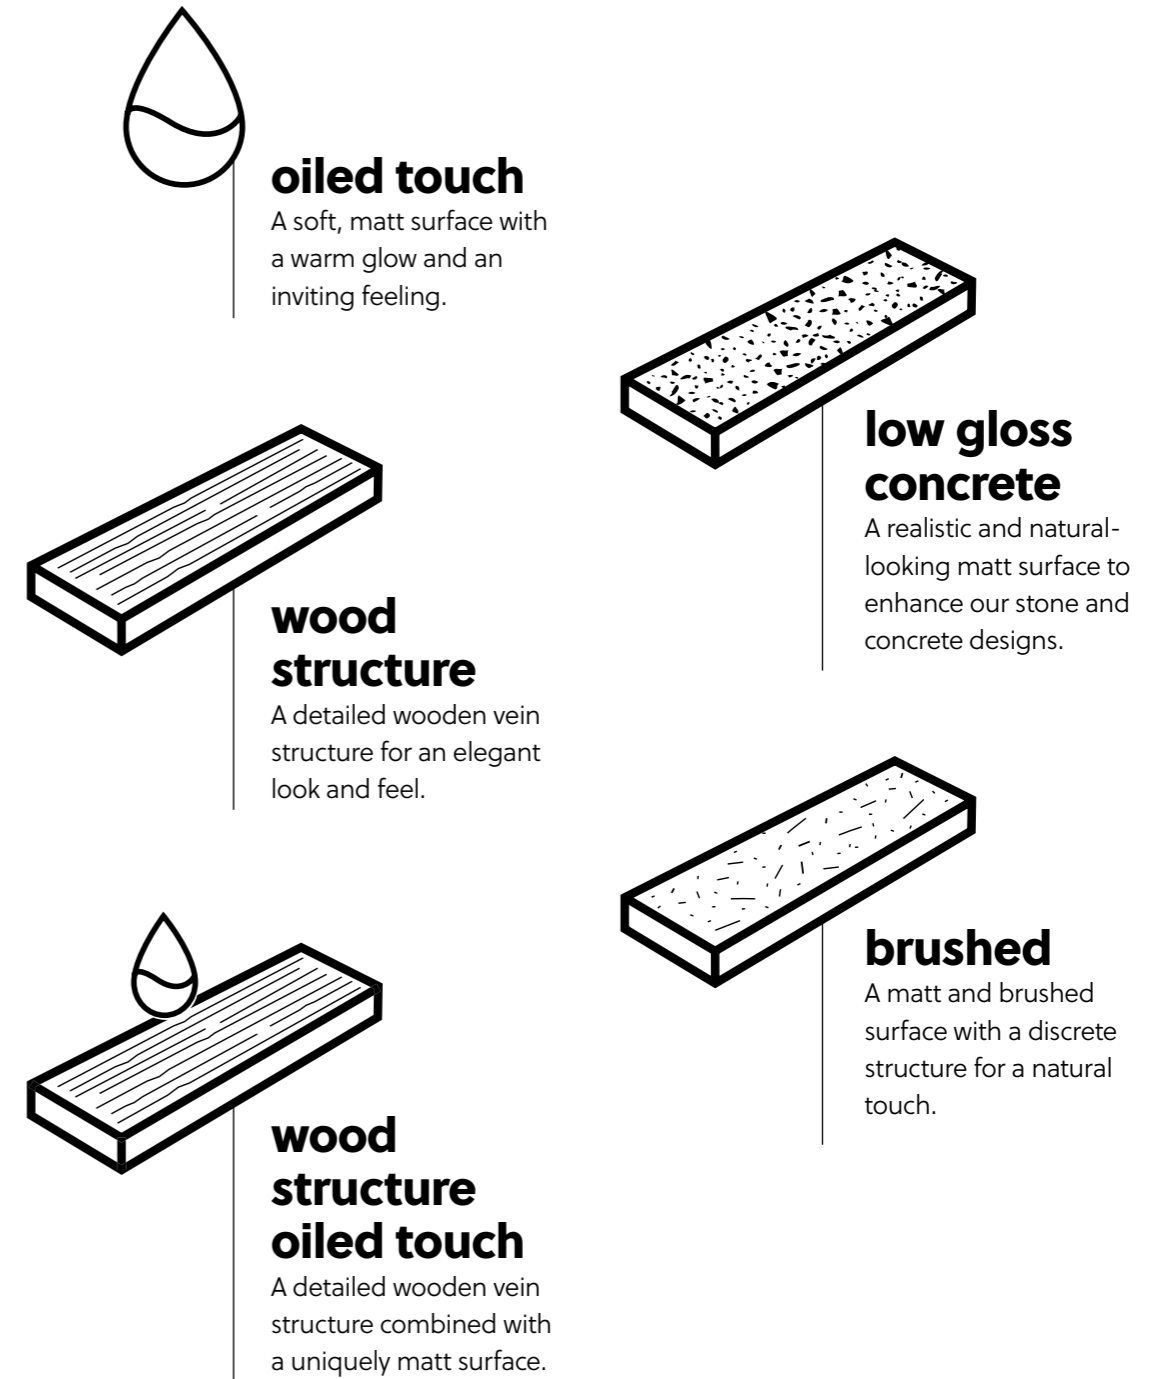

Pick a surface.