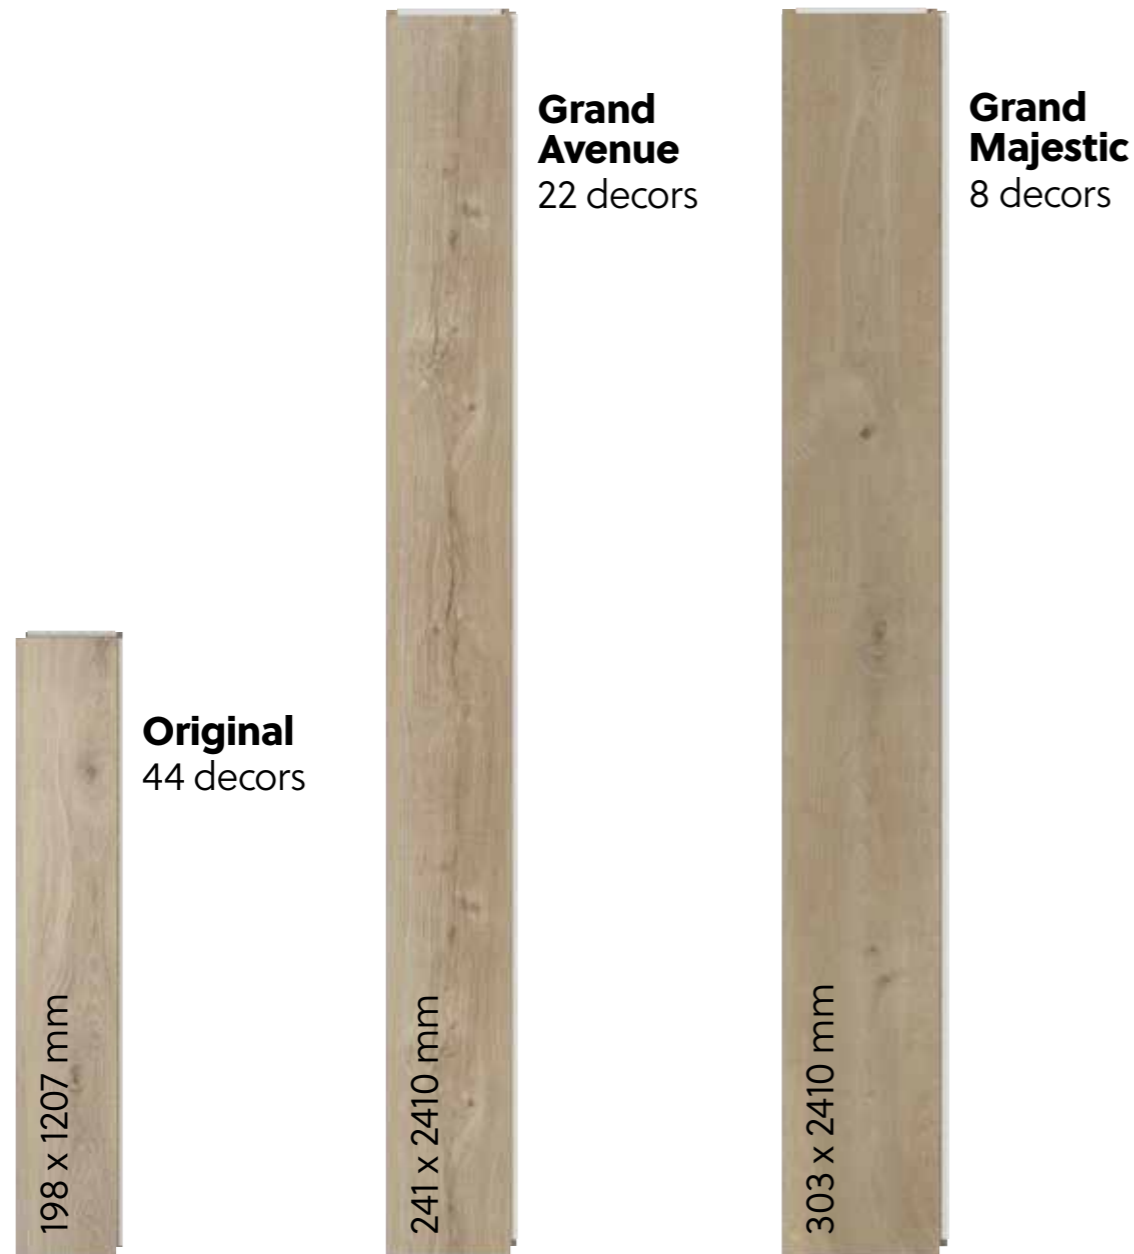

Pick a size.

Our Grand Majestic and Grand Avenue collections will undoubtedly make your room look even more grand with XL plank sizes. Or would you prefer a more standard size? Then the Original collection is what you're looking for.