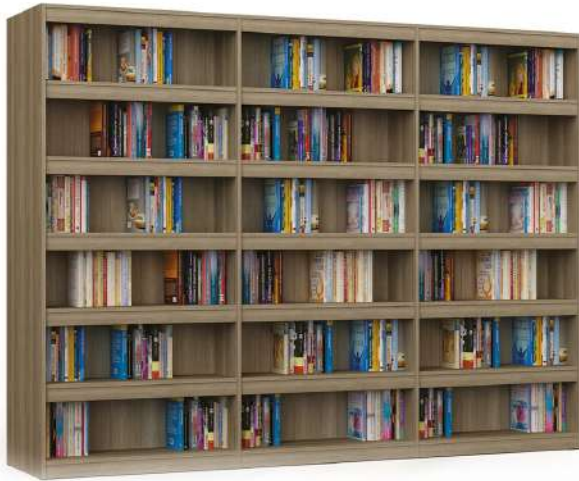

D05 - 2261

Üçlü çift taraflı ahşap on raflı kitaplık
Triple two sided wooden ten shelves cabinets
L270 x W60 x H207