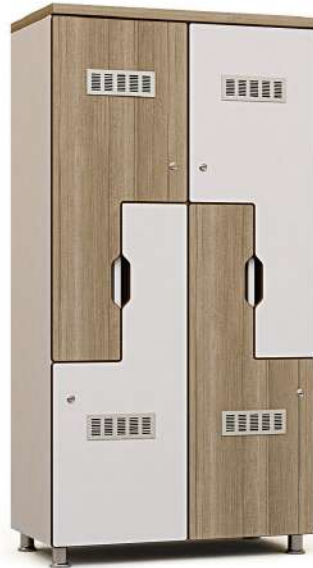

D04 - 1129

L kapaklı küçük dolap
L Shape Door Cabinet - Small Size
L80 x W40 x H155