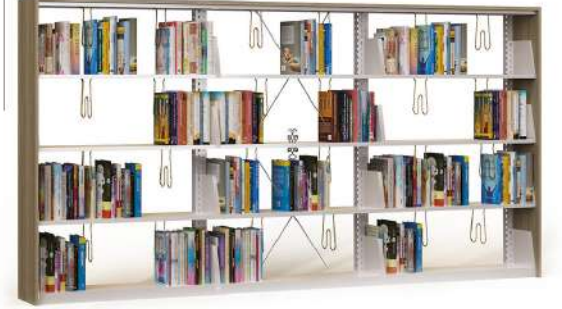

D05 - 2153

Üçlü tek taraflı metal üç raflı kitaplık
Triple one sided metal three shelves cabinets
L270 x W30 x H140