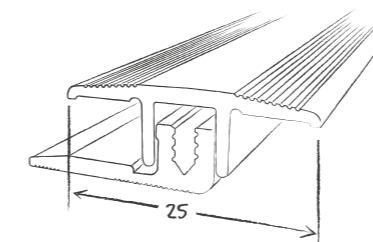

WALL BASE DECORATIVE SET-ON SKIRTING

- Compact skirting with decorative film and PUR surface treatment, to be glued
- White 26640 700
- Aluminium 26640 701
- 📦 2.02 lm skirting in packs x 10

PROFILE

BENDABLE PROFILE

- Aluminium stop profile, to be screwed
- Silver 1456 011
- Stainless Steel 1456 012
- 📦 10 units of 2.5 lm

TRANSITION STRIP

- Very high traffic aluminium transition strip, to be screwed
- Silver 1451 011
- Stainless Steel 1451 012
- 📦 10 units of 2.7 lm

RAMP PROFILE

- Very heavy traffic aluminium profile, to be screwed
- Silver 1454 011
- Stainless Steel 1454 012
- 📦 10 units of 2.7 lm

ACCESSIBILITY

WARNING TILE

- Helps recognize a change in level, in accordance with regulatory requirements for disabled access and safety