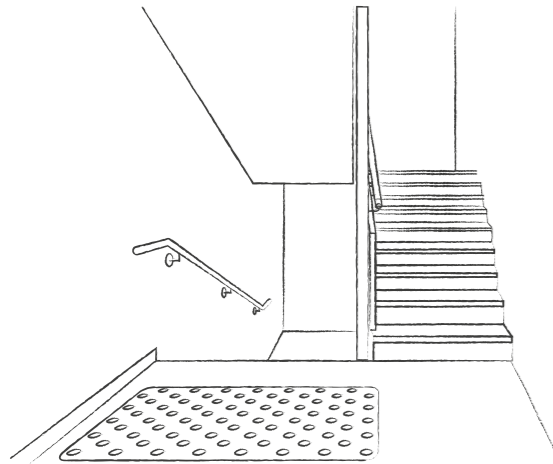

- Aluminium stop profile, to be screwed
- Silver 1456 011
- Stainless Steel 1456 012
- 📦 10 units of 2.5 lm

TRANSITION STRIP

- Very high traffic aluminium transition strip, to be screwed
- Silver 1451 011
- Stainless Steel 1451 012
- 📦 10 units of 2.7 lm

RAMP PROFILE

- Very heavy traffic aluminium profile, to be screwed
- Silver 1454 011
- Stainless Steel 1454 012
- 📦 10 units of 2.7 lm

ACCESSIBILITY

WARNING TILE

- Helps recognize a change in level, in accordance with regulatory requirements for disabled access and safety