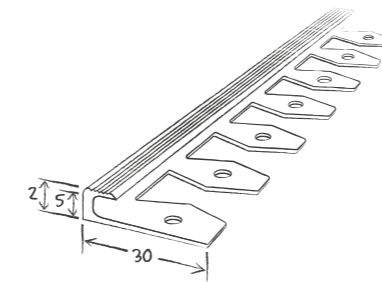

PROFILE

BENDABLE PROFILE

- Aluminium stop profile, to be screwed
- Silver 1456 011
- Stainless Steel 1456 012
- 📦 10 units of 2.5 lm