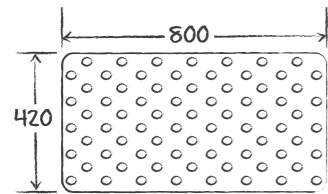

- Aluminium stop profile, to be screwed
- Silver 1456 011
- Stainless Steel 1456 012
- 📦 10 units of 2.5 lm

TRANSITION STRIP

- Very high traffic aluminium transition strip, to be screwed
- Silver 1451 011
- Stainless Steel 1451 012
- 📦 10 units of 2.7 lm

RAMP PROFILE

- Very heavy traffic aluminium profile, to be screwed
- Silver 1454 011
- Stainless Steel 1454 012
- 📦 10 units of 2.7 lm

ACCESSIBILITY

WARNING TILE

- Helps recognize a change in level, in accordance with regulatory requirements for disabled access and safety