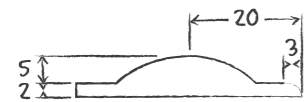

ACCESSIBILITY

WARNING TILE

- Helps recognize a change in level, in accordance with regulatory requirements for disabled access and safety

- Self-adhesive or to be glued to the floorcovering (according to product), Format: 800 x 420 x 7mm

- 📦 1 box of 6 tiles

- White 1431 001

- Black 1431 002

- light Grey 1431 003

- Yellow 1431 006

- Self-adhesive rectangular tiles, Format: 815 x 420 x 8mm

- 📦 1 box of 6 tiles

- Self-adhesive square tiles, Format: 450 x 420 x 8mm

- 📦 1 box of 20 tiles

- White 1440 350 - 1440 450

- Grey 1440 351 - 1440 451

- Black 1440 352 - 1440 452

- Ivory 1440 353 - 1440 453

- Red 1440 354 - 1440 454

- Yellow 1440 355 - 1440 455

3D STUD

- Accessibility accessory

- Ready-to-use podotactile studs to be simply fitted on top of the existing floorcovering

- White 1440 050

- Grey 1440 051

- Black 1440 052

- Ivory 1440 053

- Red 1440 054

- Yellow 1440 055

- 📦 5mm x 25mm stud in packs x 200