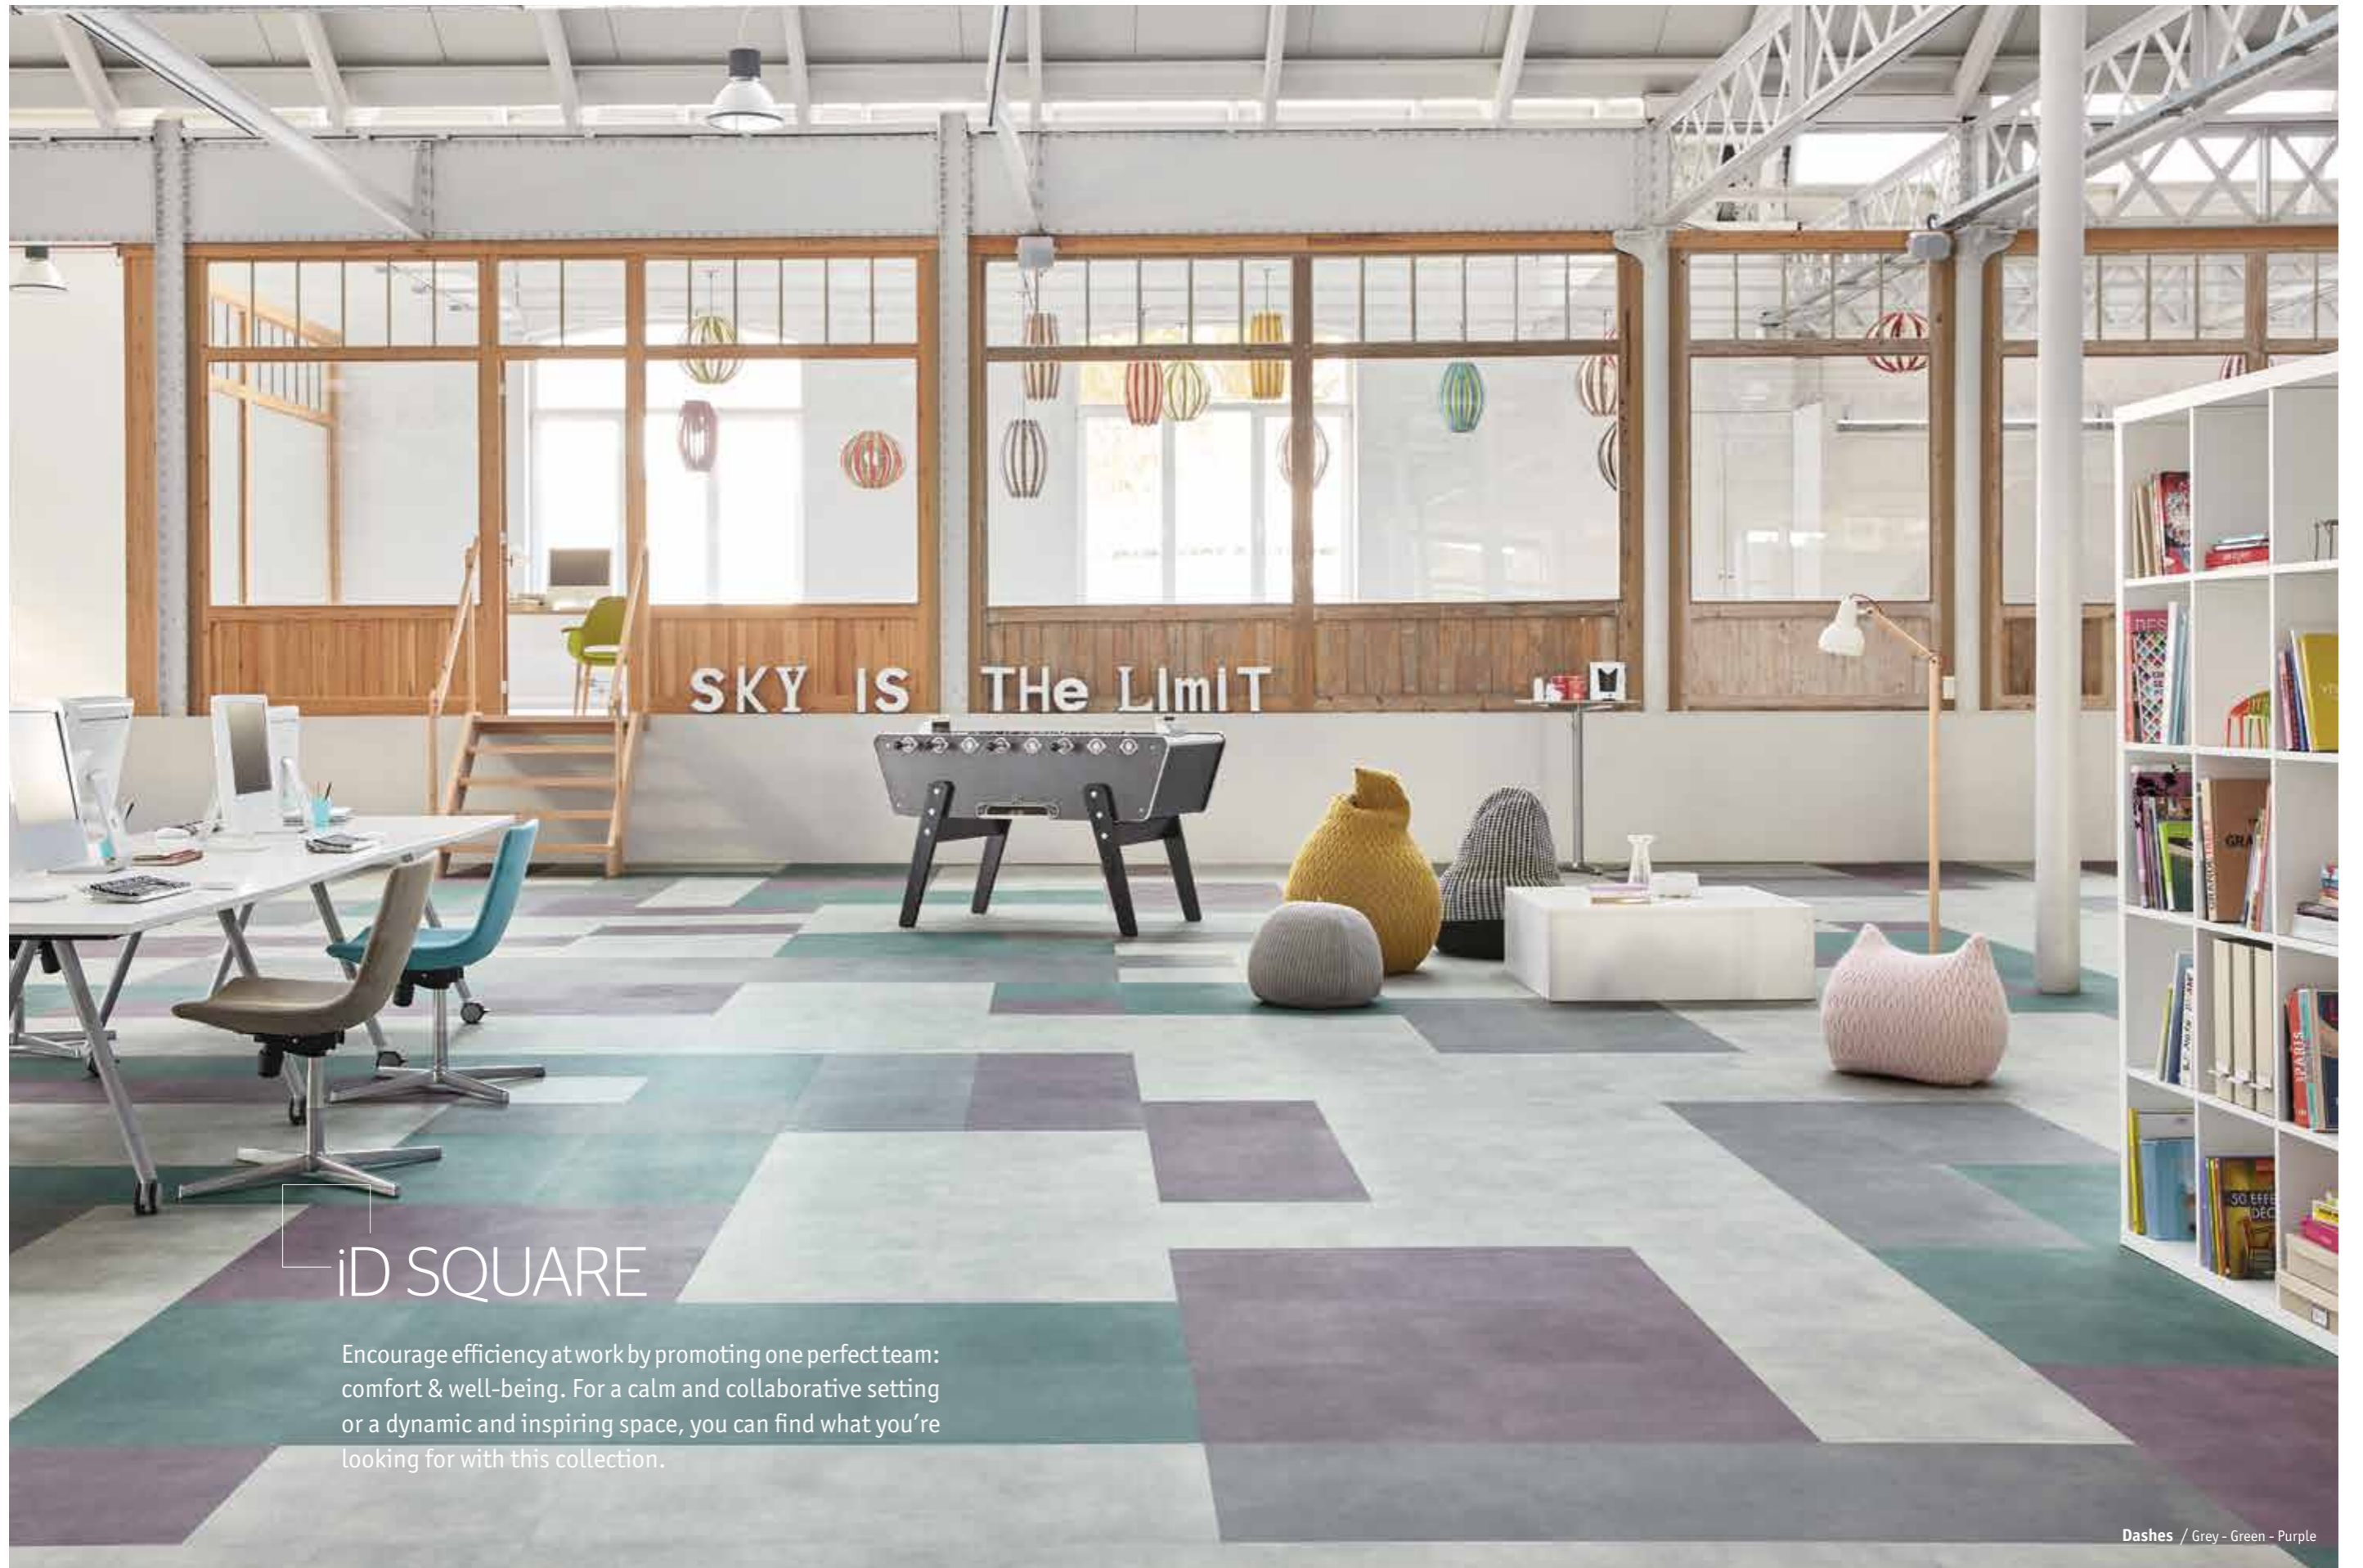

LUXURY
VINYL
TILES

iD SQUARE

FLOOR
IS THE NEW
PLAYGROUND

THE ULTIMATE
FLOORING EXPERIENCE

iD SQUARE

Encourage efficiency at work by promoting one perfect team: comfort & well-being. For a calm and collaborative setting or a dynamic and inspiring space, you can find what you're looking for with this collection.

Dashes / Grey - Green - Purple

iD SQUARE

iD Square has the largest variety of designs & colours on the market to create serene or more stimulating ambiances to reflect the image and values of your company. Its colours combine and coordinate to enhance zoning. This unique offer has 3 different formats: 50 x 50 cm for classic & timeless designs, 66 x 66 cm with modern designs and fewer joints for optimal aesthetic, 25 x 100 cm and 50 x 50 cm to play on multi-combinations.