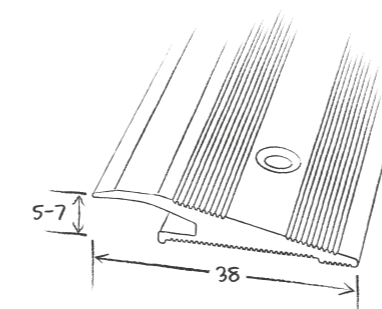

WALL BASE DECORATIVE SET-ON SKIRTING

- Compact skirting with decorative film and PUR surface treatment, to be glued
- White 26640 700
- Aluminium 26640 701
- 📦 2.02 lm skirting in packs x 10

PROFILE

BENDABLE PROFILE

- Aluminium stop profile, to be screwed
- Silver 1456 011
- Stainless Steel 1456 012
- 📦 10 units of 2.5 lm

TRANSITION STRIP

- Very high traffic aluminium transition strip, to be screwed
- Silver 1451 011
- Stainless Steel 1451 012
- 📦 10 units of 2.7 lm