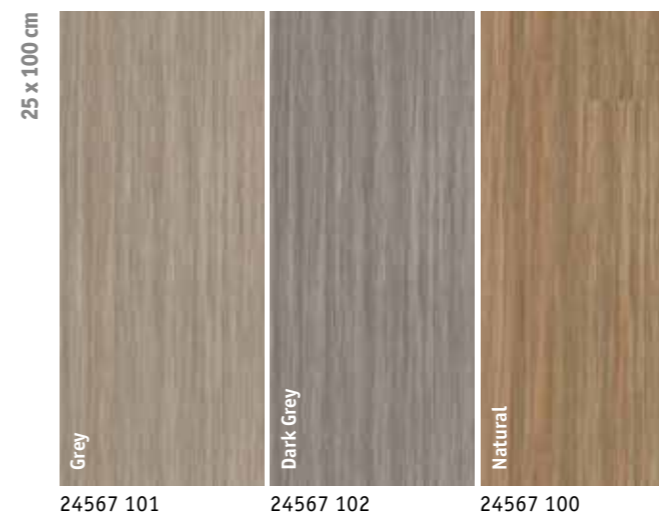

Tisse

Patine

Zen

Patine

Minimal Wood

Plateau Ash

ACCESSORIES

SKIRTING